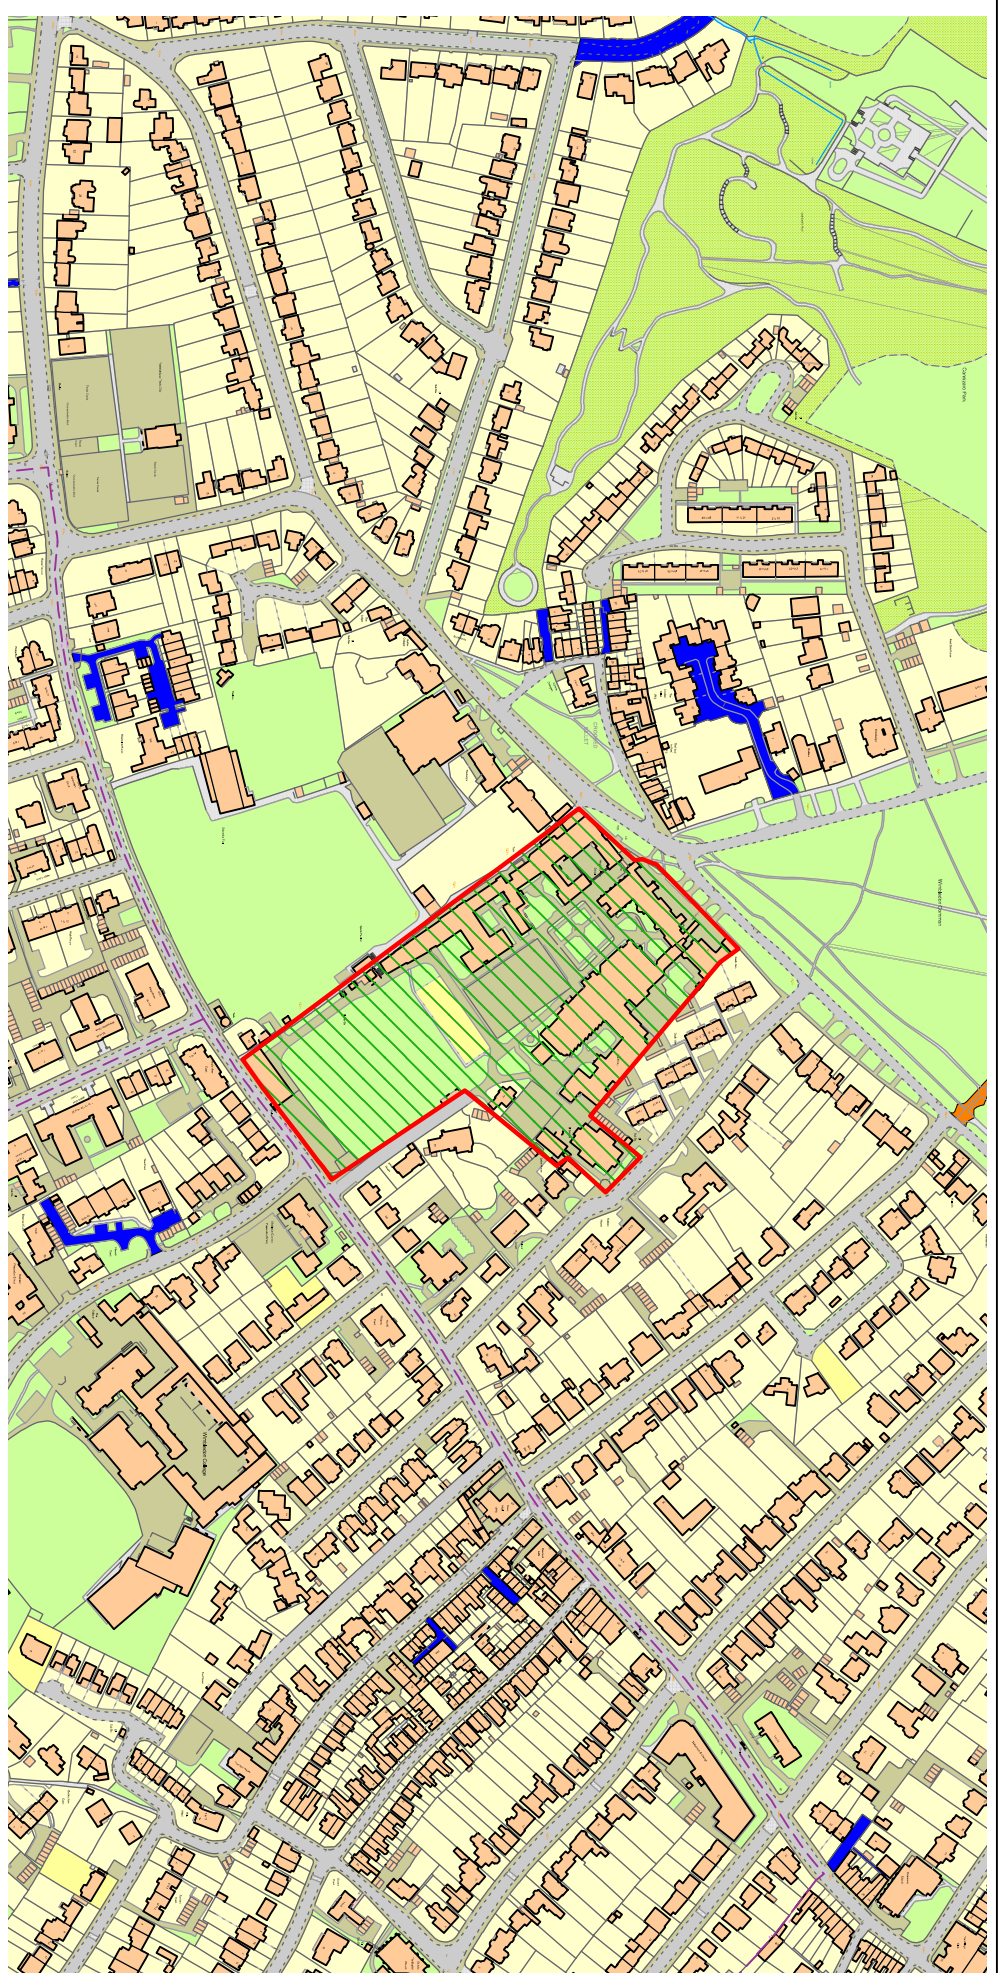

NORTHGATE SE GIS Print Template

Text Details **Kings College School**

This material has been reproduced from Ordnance Survey digital map data with the permission of the controller of Her Majesty's Stationery Office, © Crown Copyright.

This page is intentionally left blank